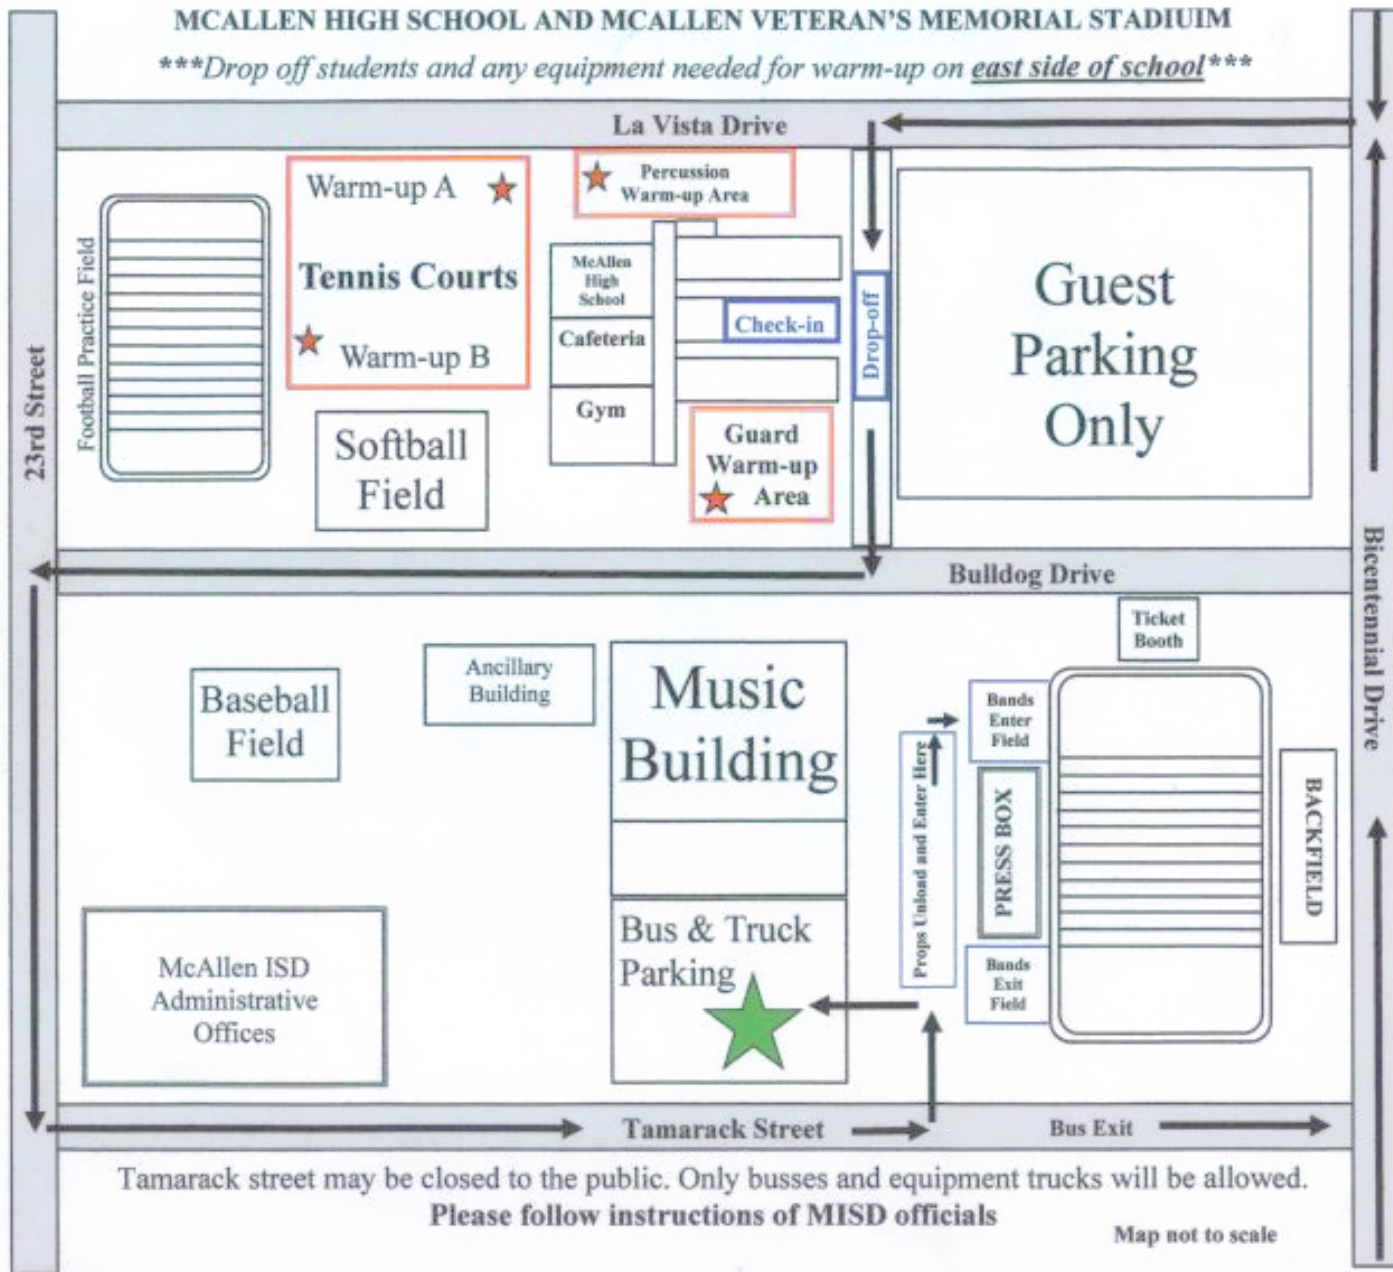

**MCALLEN HIGH SCHOOL AND MCALLEN VETERAN'S MEMORIAL STADIUM**

\*\*\*Drop off students and any equipment needed for warm-up on east side of school\*\*\*

**DROP OFF AND PARKING INFO**

1. Drop off students on the east side of McAllen High School via Bicenennial and La Vista.
2. Busses then proceed to Bulldog Drive and right to 23rd Street and turn left. Proceed to Tamarack, turn left and park either in the designated Bus/Truck Parking Area or park along Tamarack.
3. All busses will exit Tamarack to Bicenennial when departing.

**BAND WARM-UP AREAS WILL BE THE TENNIS COURTS**

- A-Please face La Vista St. for warm-up
- B-Please face 23rd St. for warm-up

N

Tamarack street may be closed to the public. Only busses and equipment trucks will be allowed.

**Please follow instructions of MISD officials**

Map not to scale